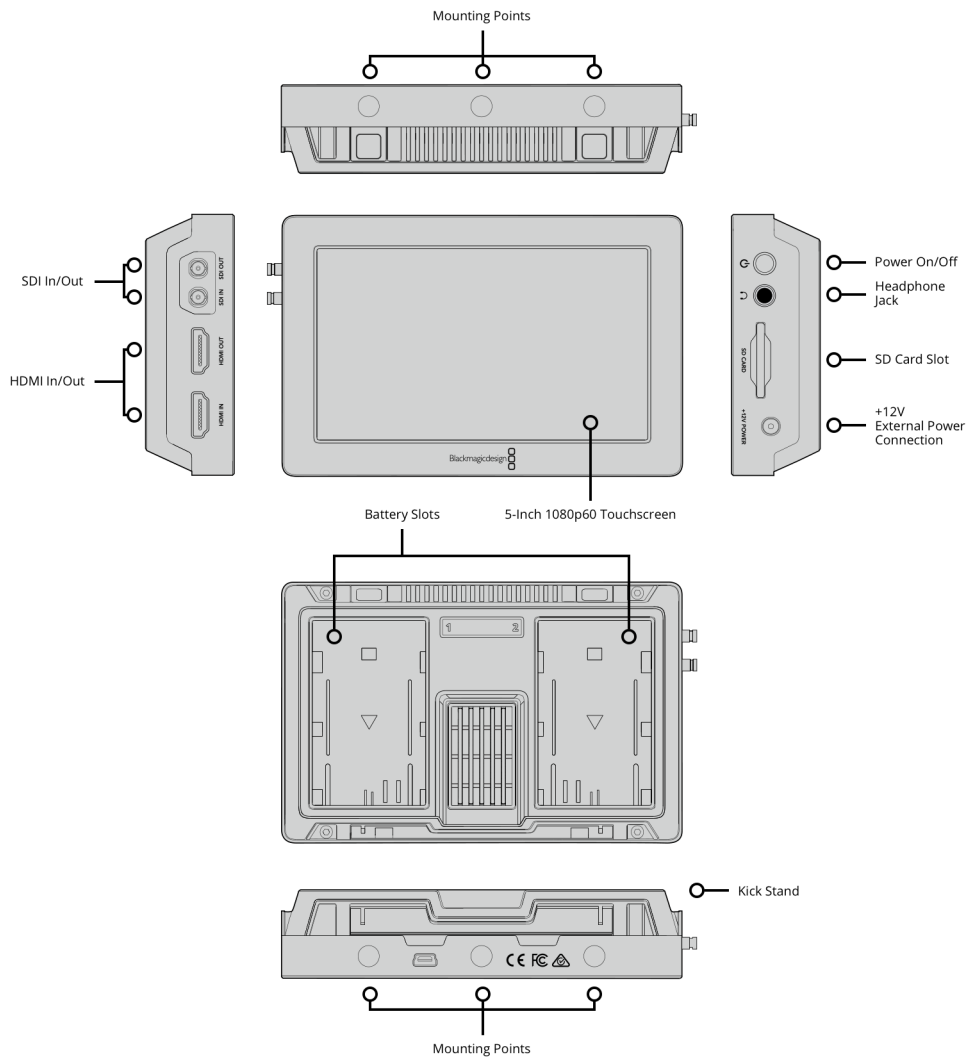

SD Interface

1 x UHS-1 SD slot

Storage Type

Removable SDXC UHS-1 and SDHC UHS-1 cards. Supports DS, HS, SDR12, SDR25, DDR50, SDR50 and SDR104 SD cards.

Recorder Control

Integrated capacitive touch LCD screen with onscreen controls for settings and navigating menus.

Screen Dimensions

5" 1920 x 1080p60 capacitive touchscreen LCD.

Recorder Configuration

Via the device's USB port or the device's user interface.

Computer Interface

1 x Mini-B USB 2.0 connector for initial setup, software updates and HyperDeck Utility software control.